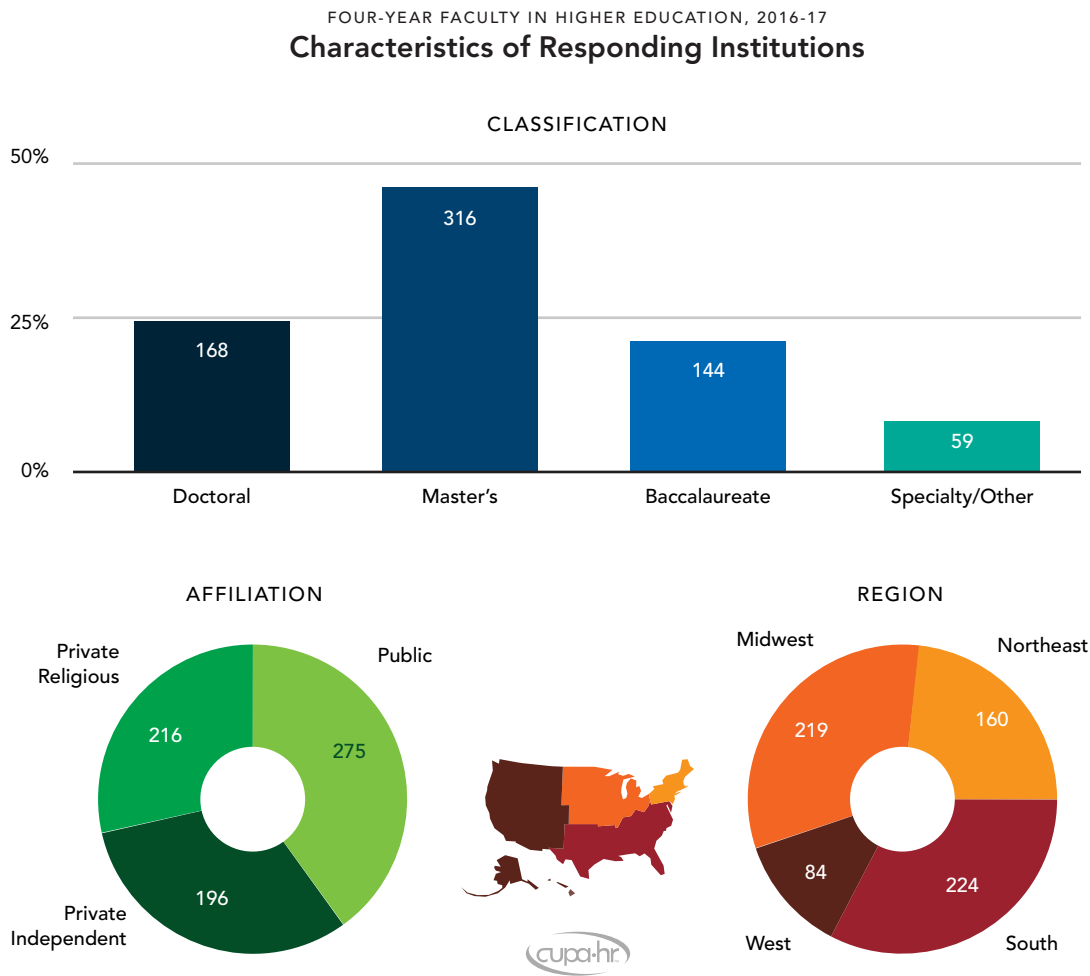

## PARTICIPATING INSTITUTION CHARACTERISTICS

The information in Figure 1 summarizes the institutional characteristics of respondents on this year's *Faculty and Department Heads in Higher Education Salary Survey*. In total, 687 institutions provided incumbent-level data for 237,231 full-time faculty.<sup>1</sup> Institutions are well-represented in this year's data by classification, affiliation, and region.

Figure 1

<sup>1</sup> See Appendix B for a list of all participating institutions.