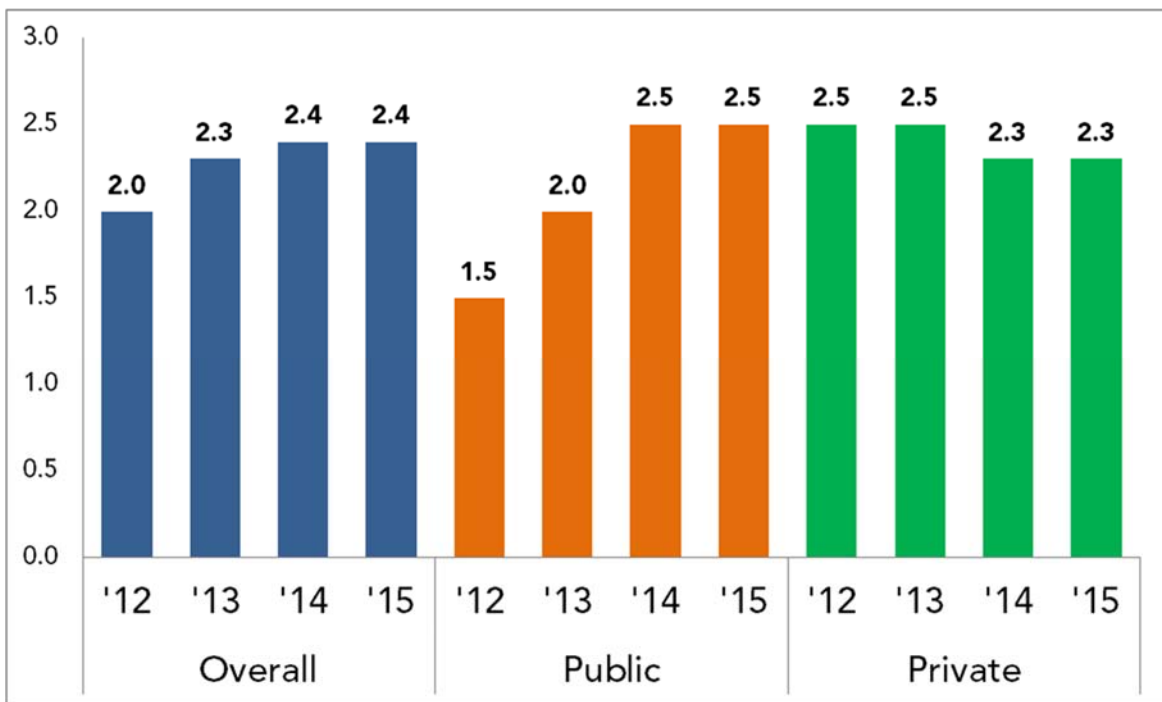

2014-15 Salary Increases Overall and By Affiliation

Approximately 91% (1,113) of the institutions participating in the 2014-15 AHES Survey also completed the 2013-14 survey. A position-by-position analysis of the salaries reported by these institutions in both years' show that **the median salary increase was 2.4%.**¹ **Public institutions had a median increase of 2.5% compared to 2.3% for private institutions.** As the chart below shows, median salary increase this year is the same as those reported last year.

According to the Bureau of Labor Statistics, the **annual Consumer Price Index** for all urban consumers [CPI-U] in 2014 was **1.6%** higher than in 2013. As such, median salary increases this year were better than inflation for all institutions, both public and private.

% Median Salary Increase Overall and by Affiliation
Current and Prior Three Years *
CUPA-HR 2014-15 AHES Survey

*Survey years reported in table: '11-'12, '12-'13, '13-'14, '14-'15

¹ **Method of Calculating Median Salary Increase:** Percent change is determined for each pair of salaries reported by institutions for the current and prior year, and then the median of the percent change is calculated.