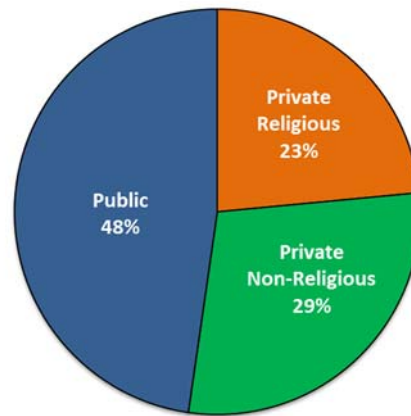

Profile of 2014-15 Participating Institutions

This year's Administrators Survey was completed by 1,227 higher education institutions. **Appendix A** lists survey participants in alphabetical order, along with each institution's Unit ID, 2010 Carnegie Classification, affiliation, structure and state. As the chart below shows, Public Institutions comprise 48% (592) of the 2014-15 respondents, and private institutions 52% (635). The latter includes more non-religious (29% / 353) than religiously affiliated (23% / 282) institutions.

% Distribution of 2014-15 Survey Respondents by Affiliation

CUPA-HR 2014-15 AHES Survey