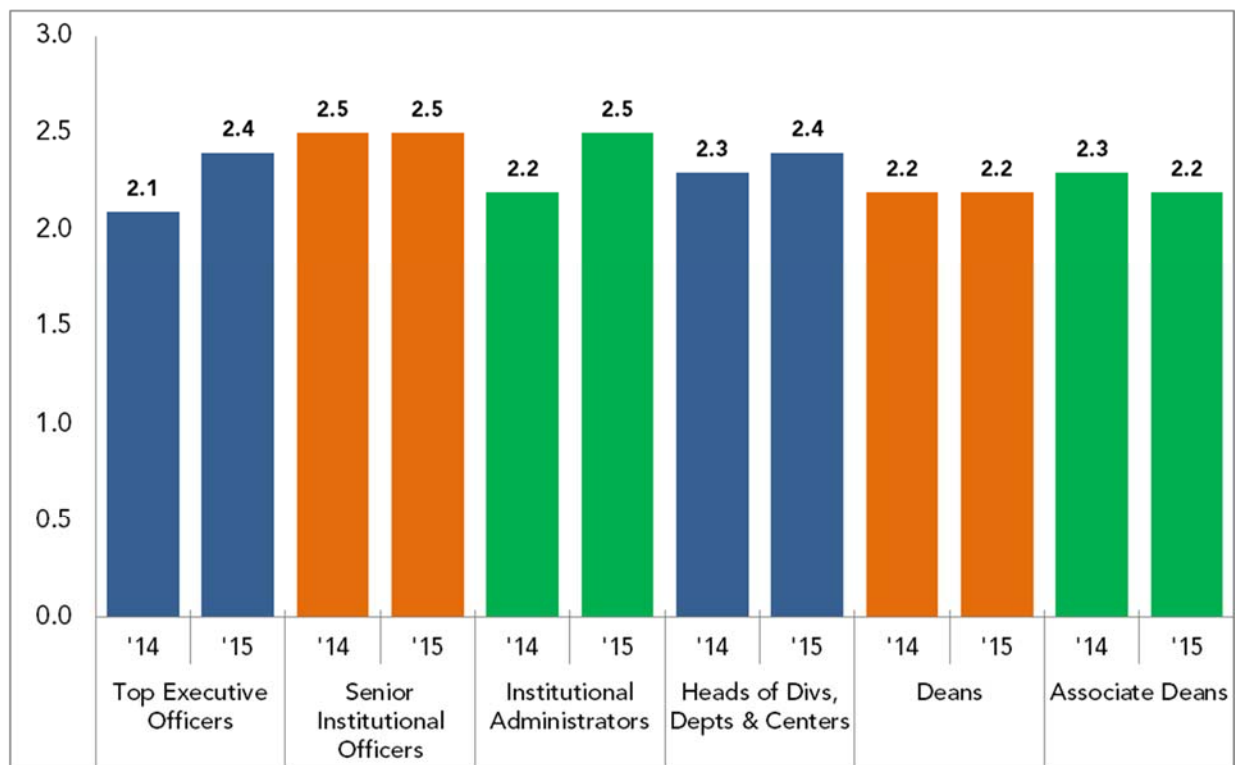

2014-15 Salary Increases by Job Category

Median salary increases by job category ranged from 2.2% to 2.5% and were all very similar to last year's increases. Median increases were higher at public than private institutions for senior institutional officers, for the heads of divisions and for deans. Median increases were higher at private institutions for top executive officers and associate deans. For both groups, median increases were the same for institutional administrators.

% Median Salary Increase by Job Category Current Year*

CUPA-HR 2014-15 AHES Survey

% Median Salary Increase 2013-14 to 2014-15

by Job Category and Affiliation

CUPA-HR 2014-15 AHES Survey

	Top Executive Officers	Senior Institutional Officers	Institutional Administrators	Heads Divisions, Departments & Centers	Deans	Associate Deans
All	2.4	2.5	2.5	2.4	2.2	2.2
Public	2.1	2.5	2.5	2.5	2.3	2.2
Private	2.5	2.3	2.5	2.3	2.0	2.3