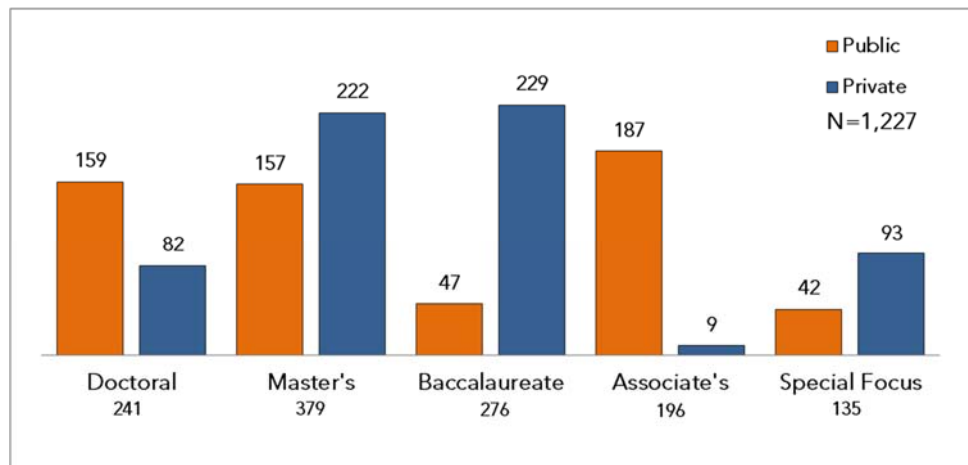

Distribution of 2014-15 Survey Respondents by 2010 Carnegie Classification & Affiliation

CUPA-HR 2014-15 AHES Survey