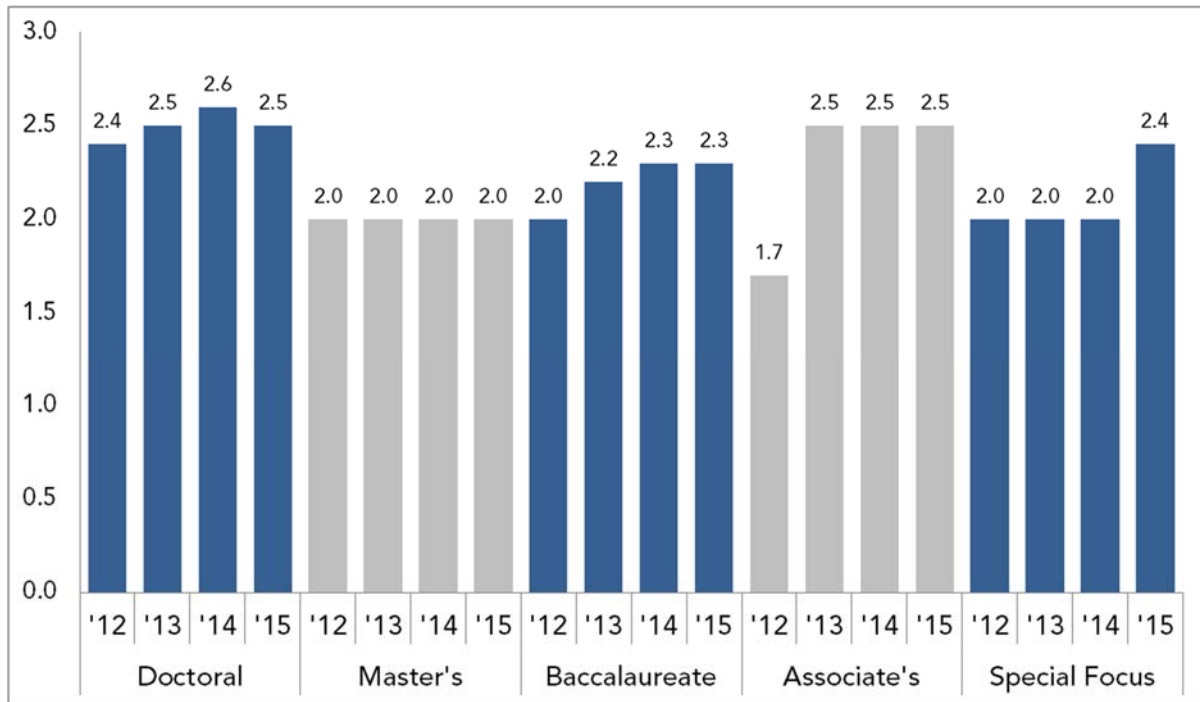

2014-15 Salary Increases by Carnegie Class

Doctoral and Associate’s institutions had the highest median salary increases at 2.5%, followed by Special Focus institutions at 2.4%. For Baccalaureate and Master’s institutions median increases were the same as last year, at 2.3% and 2.0% respectively. Increases were similar for public and private institutions across all categories, with the exception of Special Focus. For this group, increases were greater at public institutions.

% Median Salary Increase by Classification Current and Prior Three Years *

CUPA-HR 2014-15 AHES Survey

*Survey years reported in table: '11-'12, '12-'13, '13-'14, '14-'15

% Median Salary Increase 2013-14 to 2014-15 by Classification and Affiliation

CUPA-HR 2014-15 AHES Survey

	Doctoral	Master's	Baccalaureate	Associate's	Special Focus
All	2.5	2.0	2.3	2.5	2.4
Public	2.5	2.2	2.2	2.5	2.8
Private	2.5	2.0	2.3	2.6	2.1