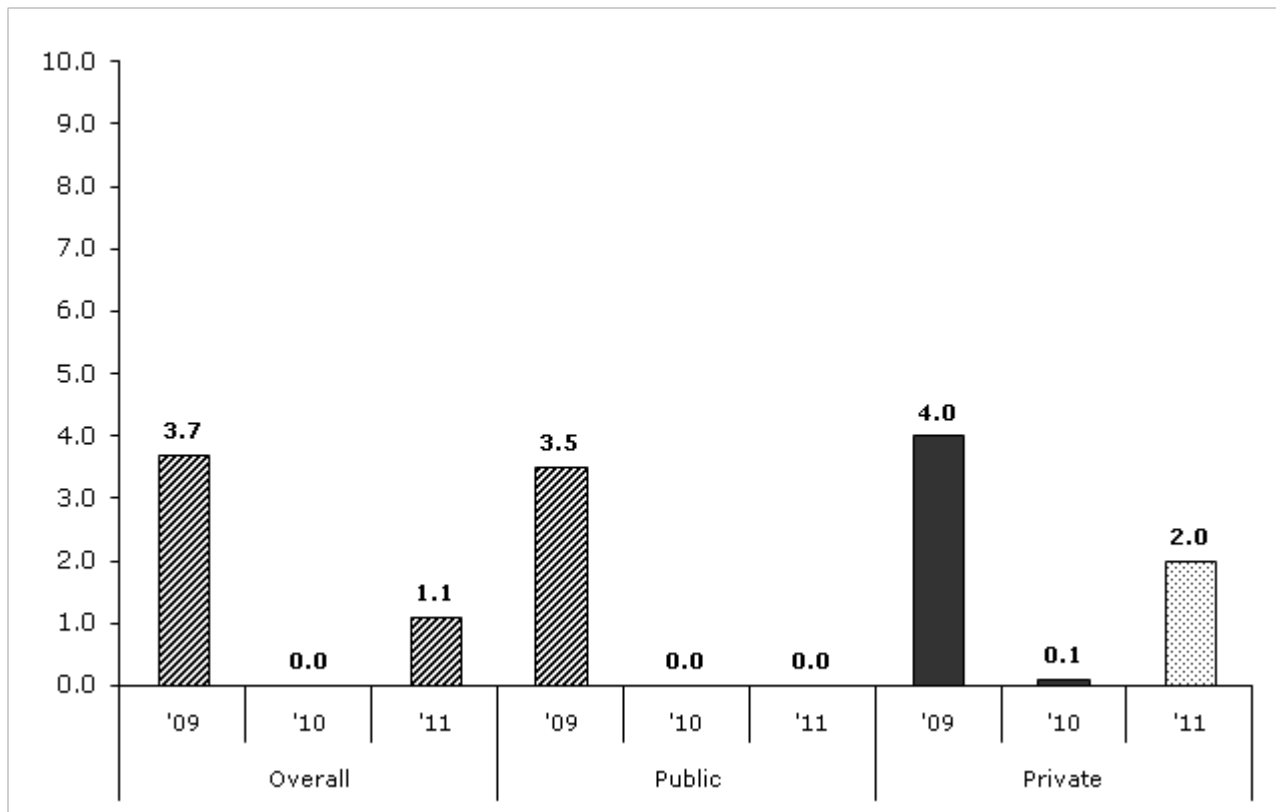

SALARY INCREASES BY AFFILIATION

This year's survey reflects salary data for 214,155 faculty members at four-year colleges and universities nationwide. Of this number, 139,579 are at public institutions and 74,576 are at private institutions.

Approximately 92% (743) of the institutions participating in the 2010-11 National Faculty Salary Survey also completed the 2009-10 survey. A discipline-rank-by-discipline-rank analysis of salaries reported by these institutions in both years, show that the **median salary increase was 1.1%**¹. However, **this percentage is somewhat misleading** in that it obscures a public-private divide. The median increase this year for public institutions continues to be 0% (the same as last year) while for private institutions the median increase was 2%.

According to the Bureau of Labor Statistics, the **annual** Consumer Price Index for all urban consumers [CPI-U] in 2010 was 1.6% higher than in 2009. As such, the median salary increase this year was less than inflation for all institutions combined but substantially less than inflation for the publics and better than inflation for the privates.

% Increase in Overall Average Salary and by Affiliation
CUPA-HR 2010-11 NFS Survey*

* Survey years reported in table: '08-'09, '09-'10, '10-'11

¹ **Method of Calculating Median Salary Increase:** Percent change is determined for each pair of salaries reported by institutions for the current and prior year, and the median of the percent change is calculated.