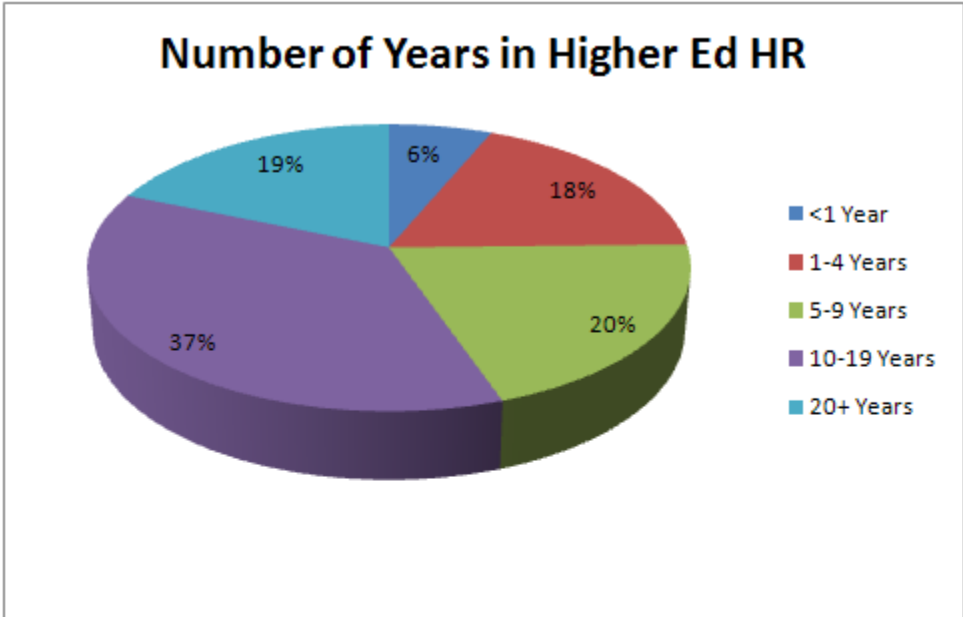

CUPA-HR Regional Conferences Attendee Demographics 2007-2010

Number of Attendees

	Avg
Eastern	272
Midwest	140
Southern	182
Western	160

Averages based on attendee registrations 2007-2010. Averages do not include exhibitor registrations.