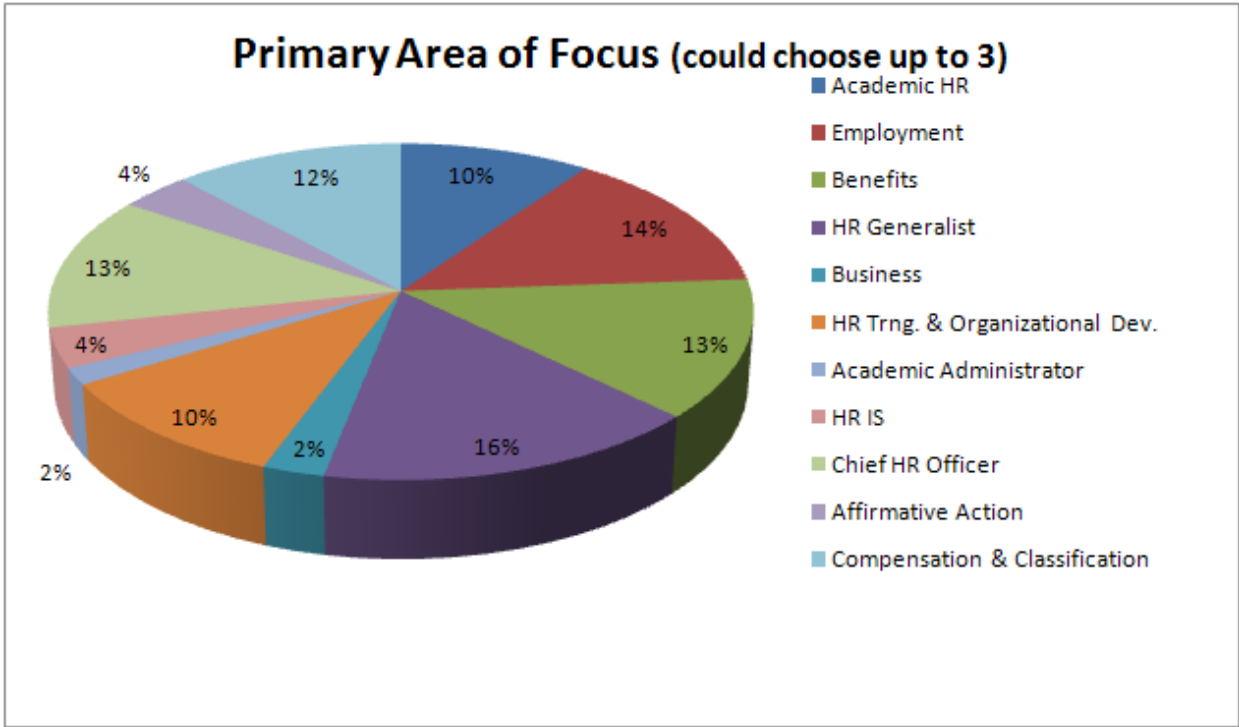

CUPA-HR Regional Conferences Attendee Demographics 2007-2010

Number of Attendees

	Avg
Eastern	272
Midwest	140
Southern	182
Western	160

Averages based on attendee registrations 2007-2010. Averages do not include exhibitor registrations.