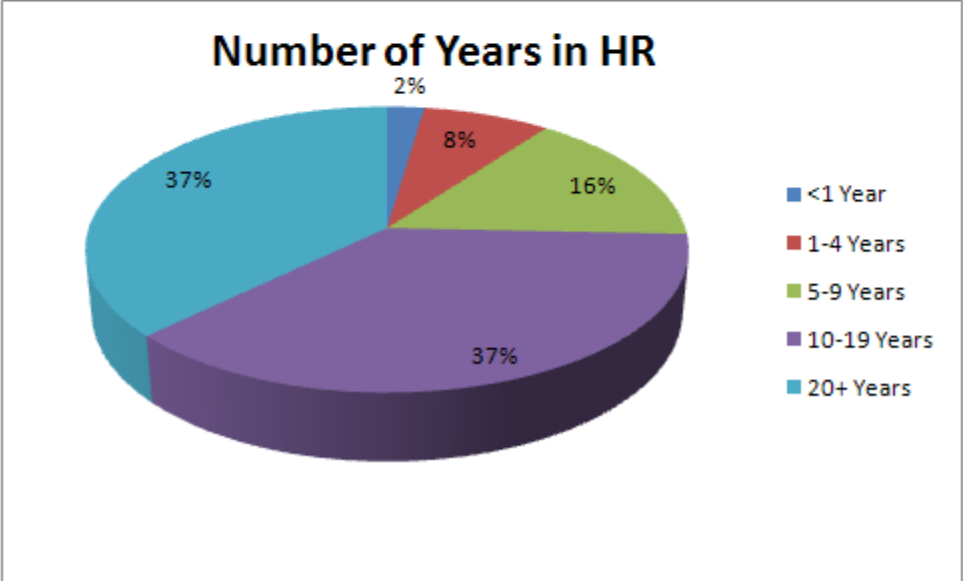

CUPA-HR Regional Conferences Attendee Demographics 2007-2010

Number of Attendees

	Avg
Eastern	272
Midwest	140
Southern	182
Western	160

Averages based on attendee registrations 2007-2010. Averages do not include exhibitor registrations.