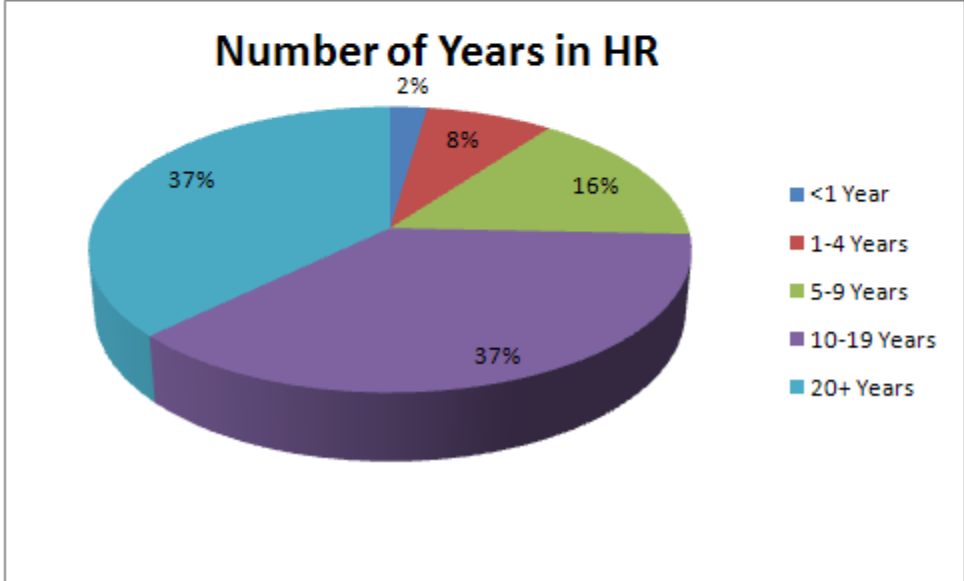

# CUPA-HR Regional Conferences Attendee Demographics

## Number of Attendees

	Avg
Eastern	290
Midwest	130
Southern	210
Western	140

Averages based on attendee registrations 2004-2009. Averages do not include exhibitor registrations.