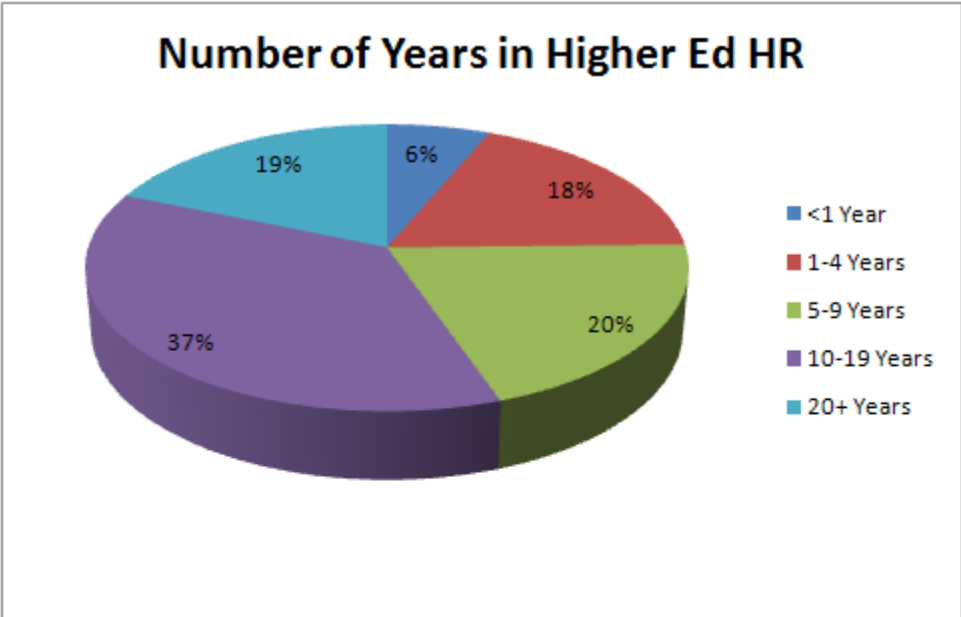

# CUPA-HR Regional Conferences Attendee Demographics

## Number of Attendees

	Avg
Eastern	290
Midwest	130
Southern	210
Western	140

Averages based on attendee registrations 2004-2009. Averages do not include exhibitor registrations.